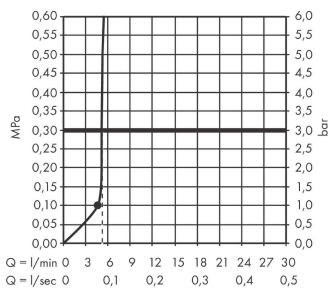

Pulsify S

Overhead shower 105 1jet Green

Surfaces: **Matt Black** Article Number: **24132670**

Description

product features

- shower head size: 105 mm
- spray type: PowderRain
- ball-joint: overhead shower angle adjustable
- material spray disc: plastic
- spray disc surface: graphite
- maximum flow rate at 3 bar: 6 l/min
- connection thread G 1/2
- connection dimension: DN15

Technology

Design awards

reddot winner 2021

Product image

Scale drawing

Flowchart

The consumption was measured in combination with the appropriate fittings (thermosta/mixer/ in-wall valve) to reflect actual application in practice.