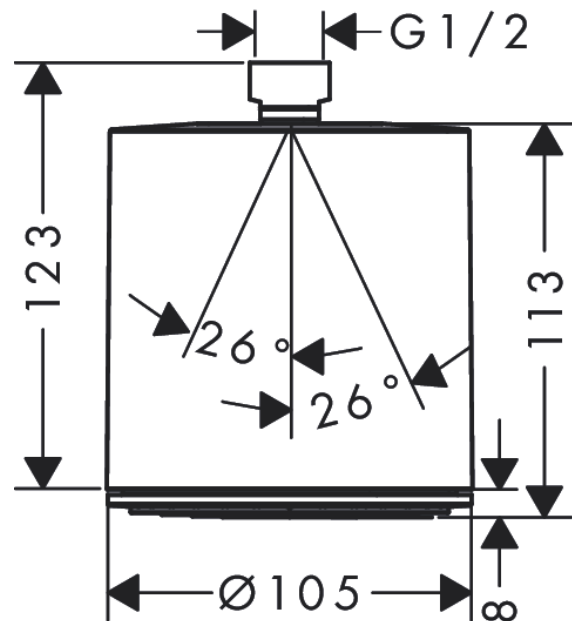

Pulsify S

Overhead shower 105 1jet Green

Surfaces: **Matt Black** Article Number: **24132670**

Description

product features

- shower head size: 105 mm
- spray type: PowderRain
- ball-joint: overhead shower angle adjustable
- material spray disc: plastic
- spray disc surface: graphite
- maximum flow rate at 3 bar: 6 l/min
- connection thread G 1/2
- connection dimension: DN15

Technology

Design awards

reddot winner 2021

Product image

Scale drawing

Flowchart

The consumption was measured in combination with the appropriate fittings (thermosta/mixer/ in-wall valve) to reflect actual application in practice.